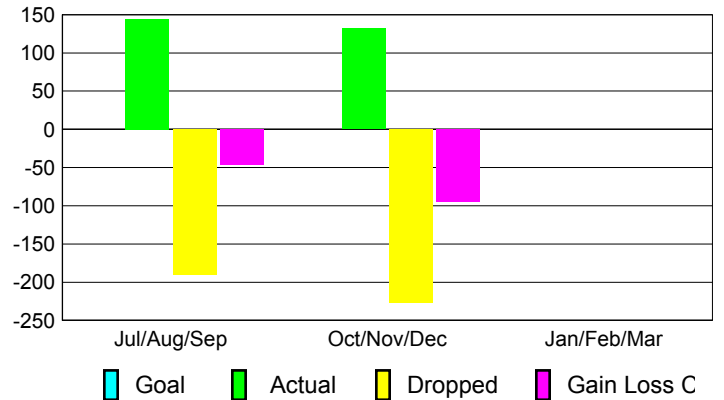

Membership Results 2012-2013

Goal, New, Dropped, Gain/Loss

Comparison of Membership Gain/Loss

Current Year Compared to the Previous Year