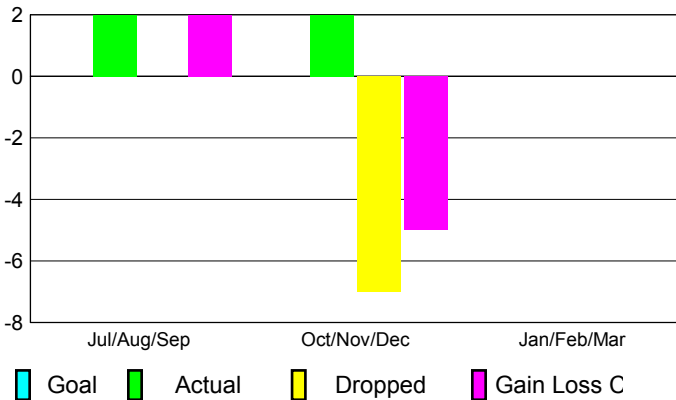

2012-2013 GMT Reports for District (or Undistricted) **District B 3**

GMT: **Joel Rosendo Gómez Franco**

Location: **MEXICO**

GMT CA: **3**

CLUBS

Club Results
2012-2013

Clubs
2011-2012

Month	New Club Goal	Actual New Clubs	Actual Dropped Clubs	Gain/Loss of Clubs	Gain/Loss of Clubs
Jul/Aug/Sep		2	0	2	2
Oct/Nov/Dec		2	-7	-5	2
Jan/Feb/Mar					4
Totals		4	-7	-3	8

Club Results 2012-2013

Goal, New, Dropped, Gain/Loss

Comparison of Club Gain/Loss

Current Year Compared to the Previous Year

YTD Status Quo Clubs 2012-2013

Status Quo Clubs Compared to Status Quo Members

MEMBERSHIP