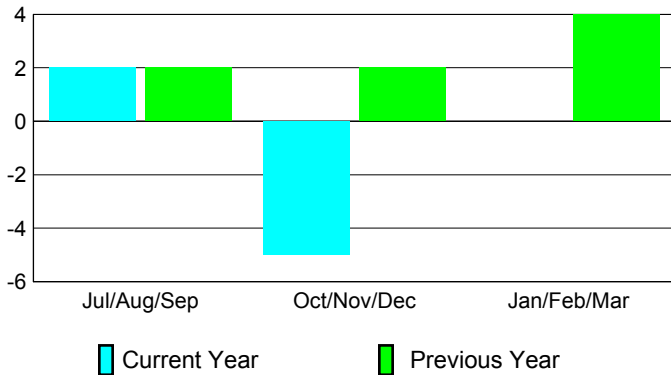

2012-2013 GMT Reports for District (or Undistricted) **District B 3**

GMT: **Joel Rosendo Gómez Franco**

Location: **MEXICO**

GMT CA: **3**

CLUBS

Club Results
2012-2013

Clubs
2011-2012

Month	New Club Goal	Actual New Clubs	Actual Dropped Clubs	Gain/Loss of Clubs	Gain/Loss of Clubs
Jul/Aug/Sep		2	0	2	2
Oct/Nov/Dec		2	-7	-5	2
Jan/Feb/Mar					4
Totals		4	-7	-3	8

Club Results 2012-2013

Goal, New, Dropped, Gain/Loss

Comparison of Club Gain/Loss

Current Year Compared to the Previous Year

YTD Status Quo Clubs 2012-2013

Status Quo Clubs Compared to Status Quo Members

MEMBERSHIP