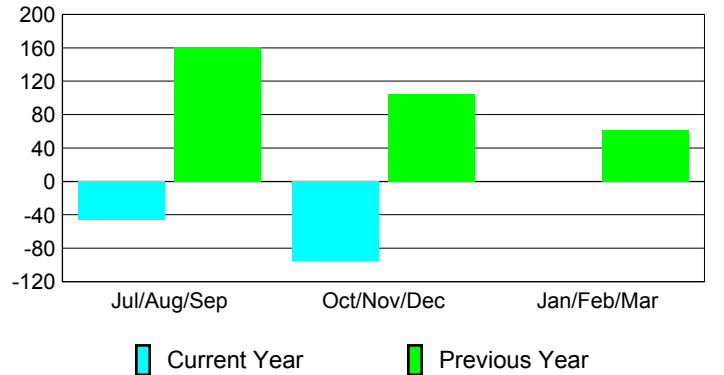

Membership Results
2012-2013

Membership
2011-2012

Month	Net Memb Goal	Actual New Memb	Actual Dropped Memb	Gain/Loss of Memb	Gain/Loss of Memb
Jul/Aug/Sep		144	-190	-46	161
Oct/Nov/Dec		132	-227	-95	104
Jan/Feb/Mar					62
Totals		276	-417	-141	327

Membership Results 2012-2013

Goal, New, Dropped, Gain/Loss

Comparison of Membership Gain/Loss

Current Year Compared to the Previous Year

Gender Comparison 2012-2013

Jul/Aug/Sep

Oct/Nov/Dec

Jan/Feb/Mar